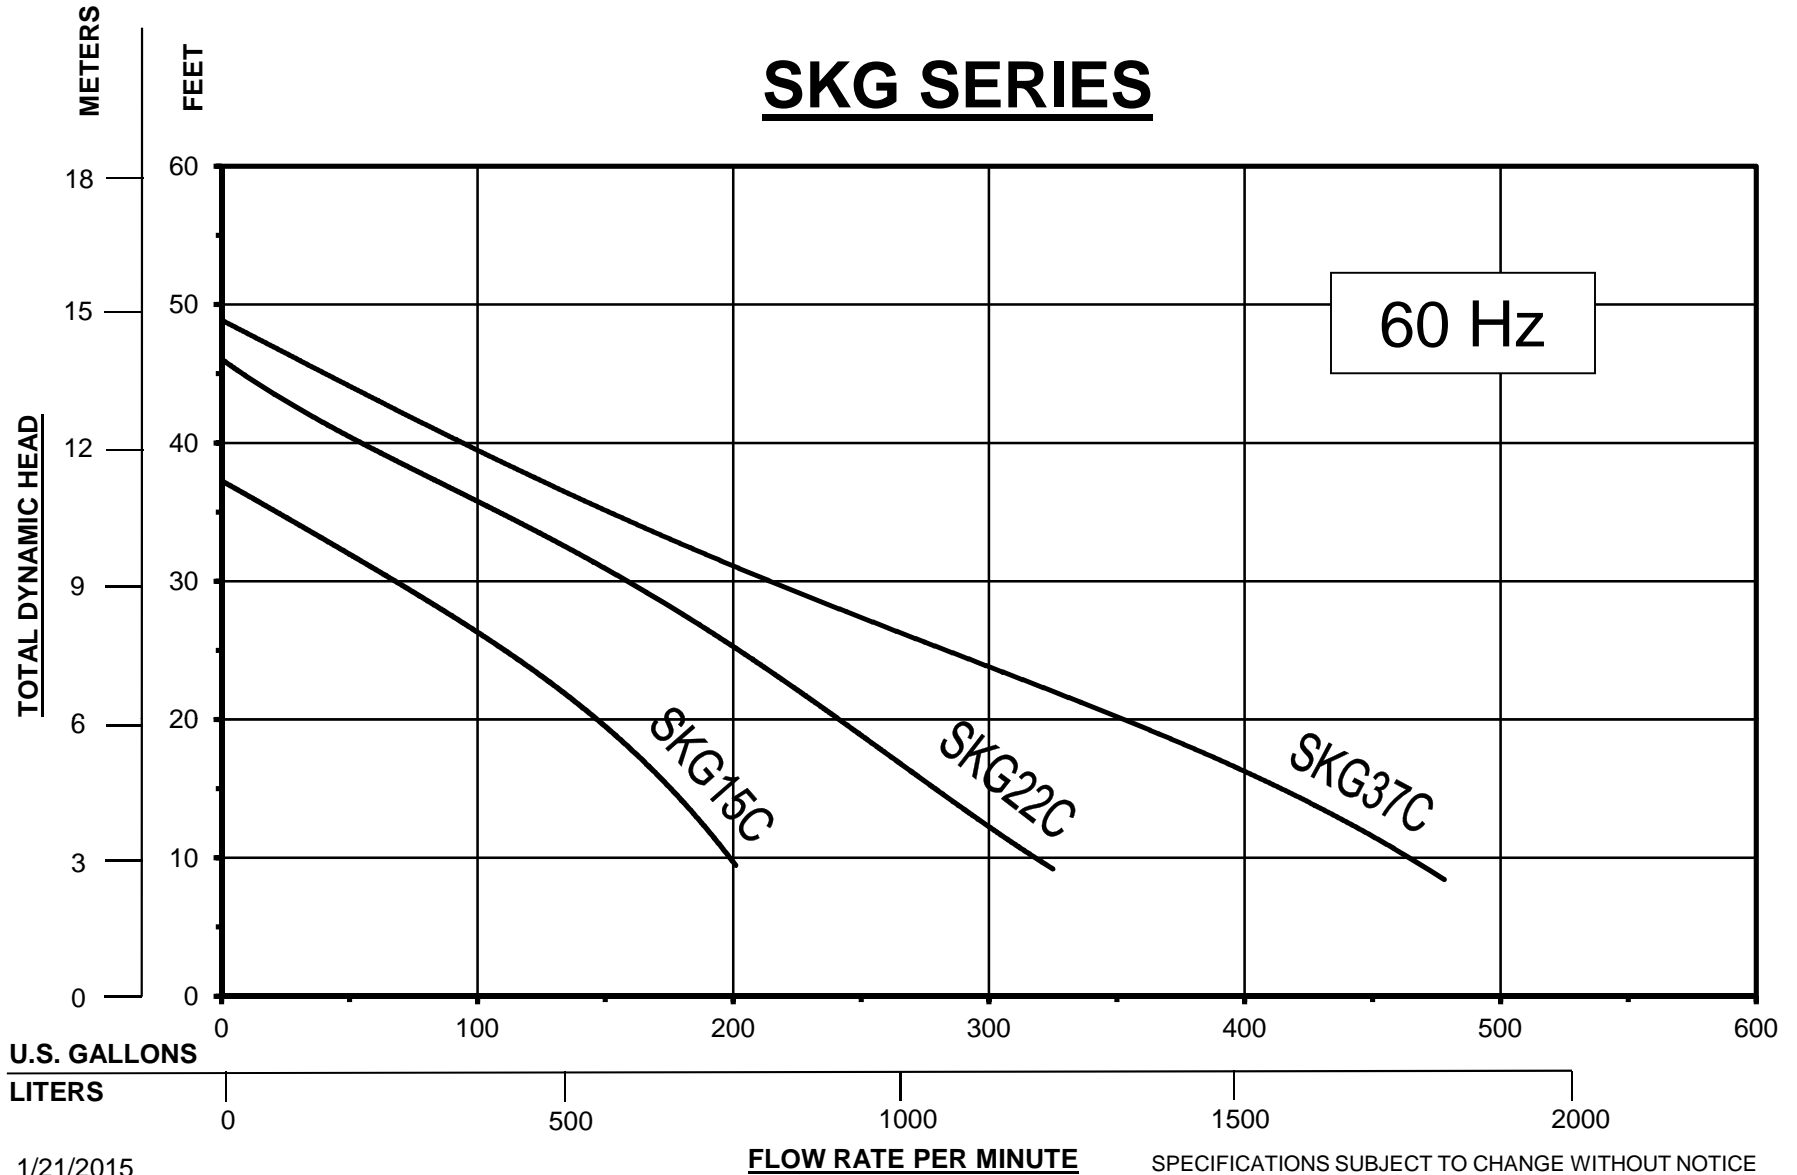

SKG SERIES

60 Hz

1/21/2015

FLOW RATE PER MINUTE

SPECIFICATIONS SUBJECT TO CHANGE WITHOUT NOTICE