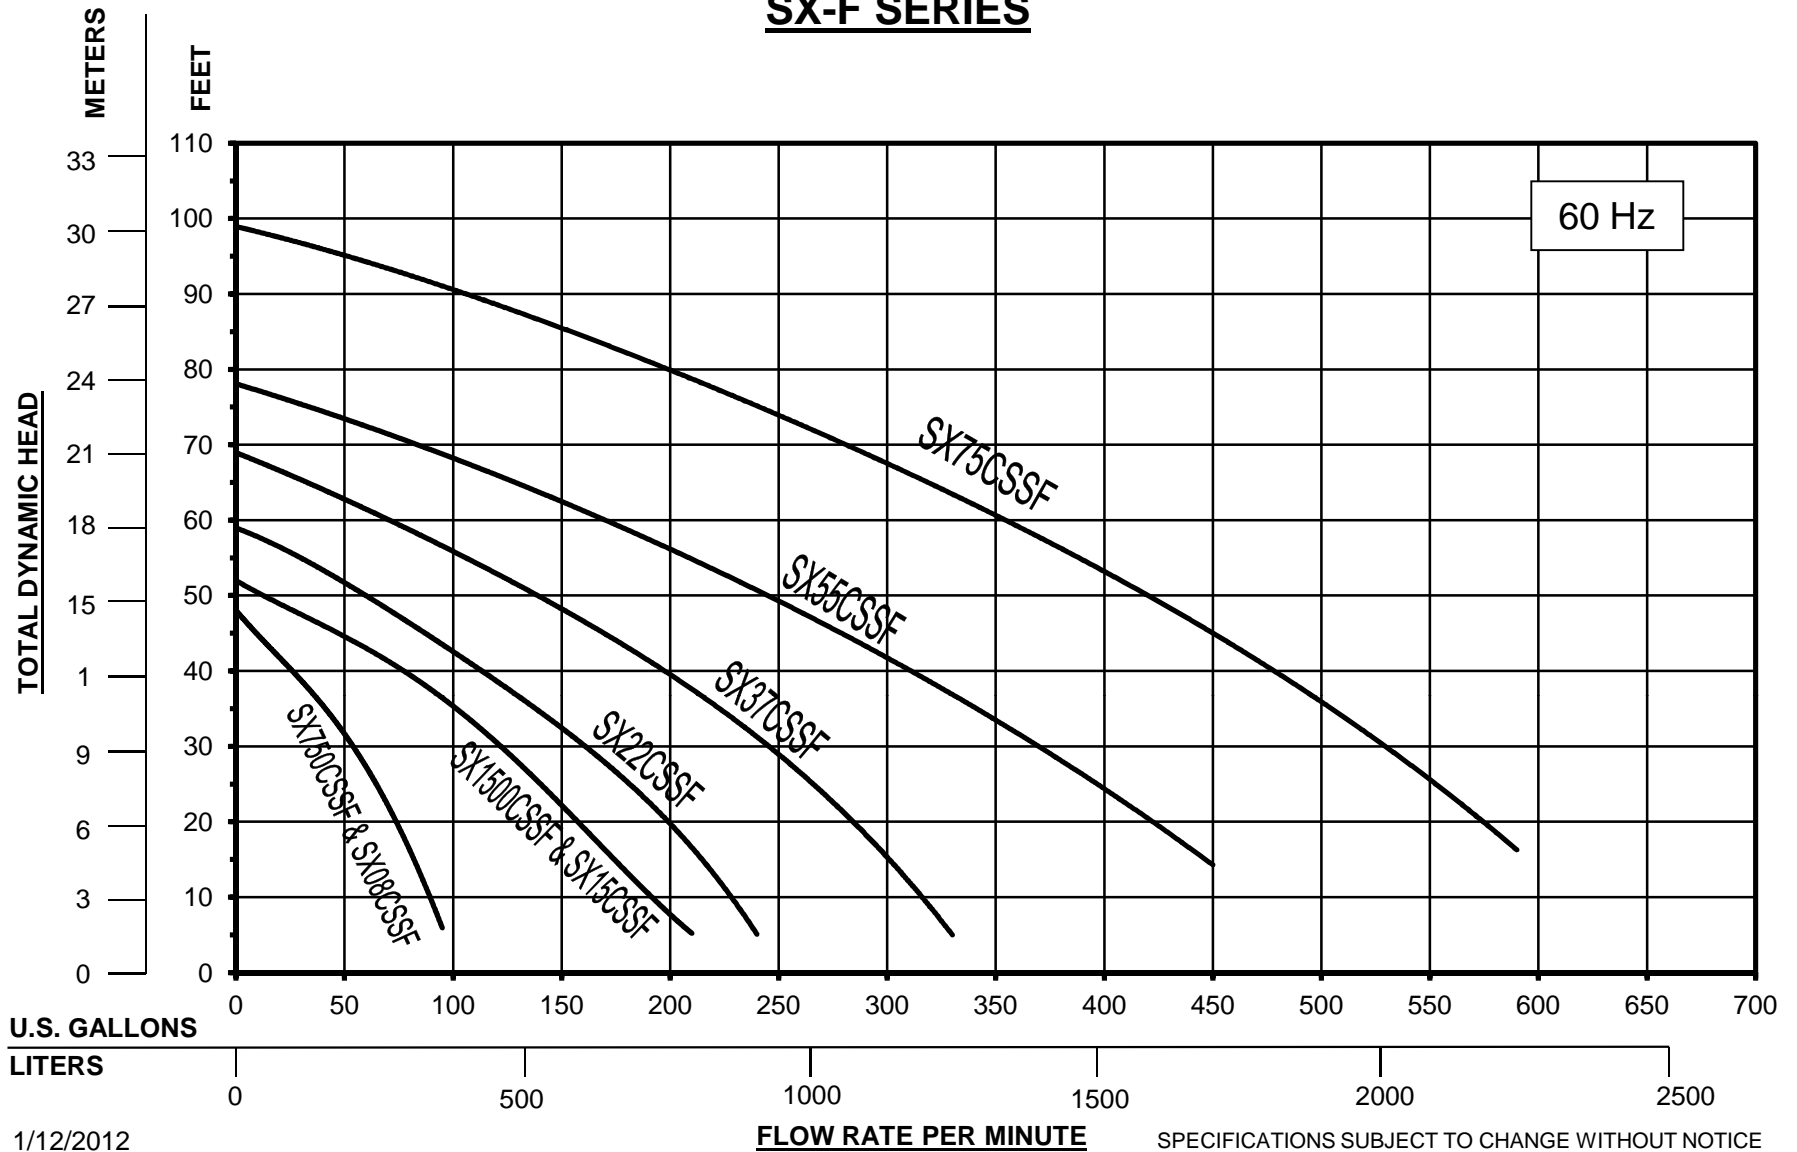

SX-F SERIES

1/12/2012

FLOW RATE PER MINUTE SPECIFICATIONS SUBJECT TO CHANGE WITHOUT NOTICE