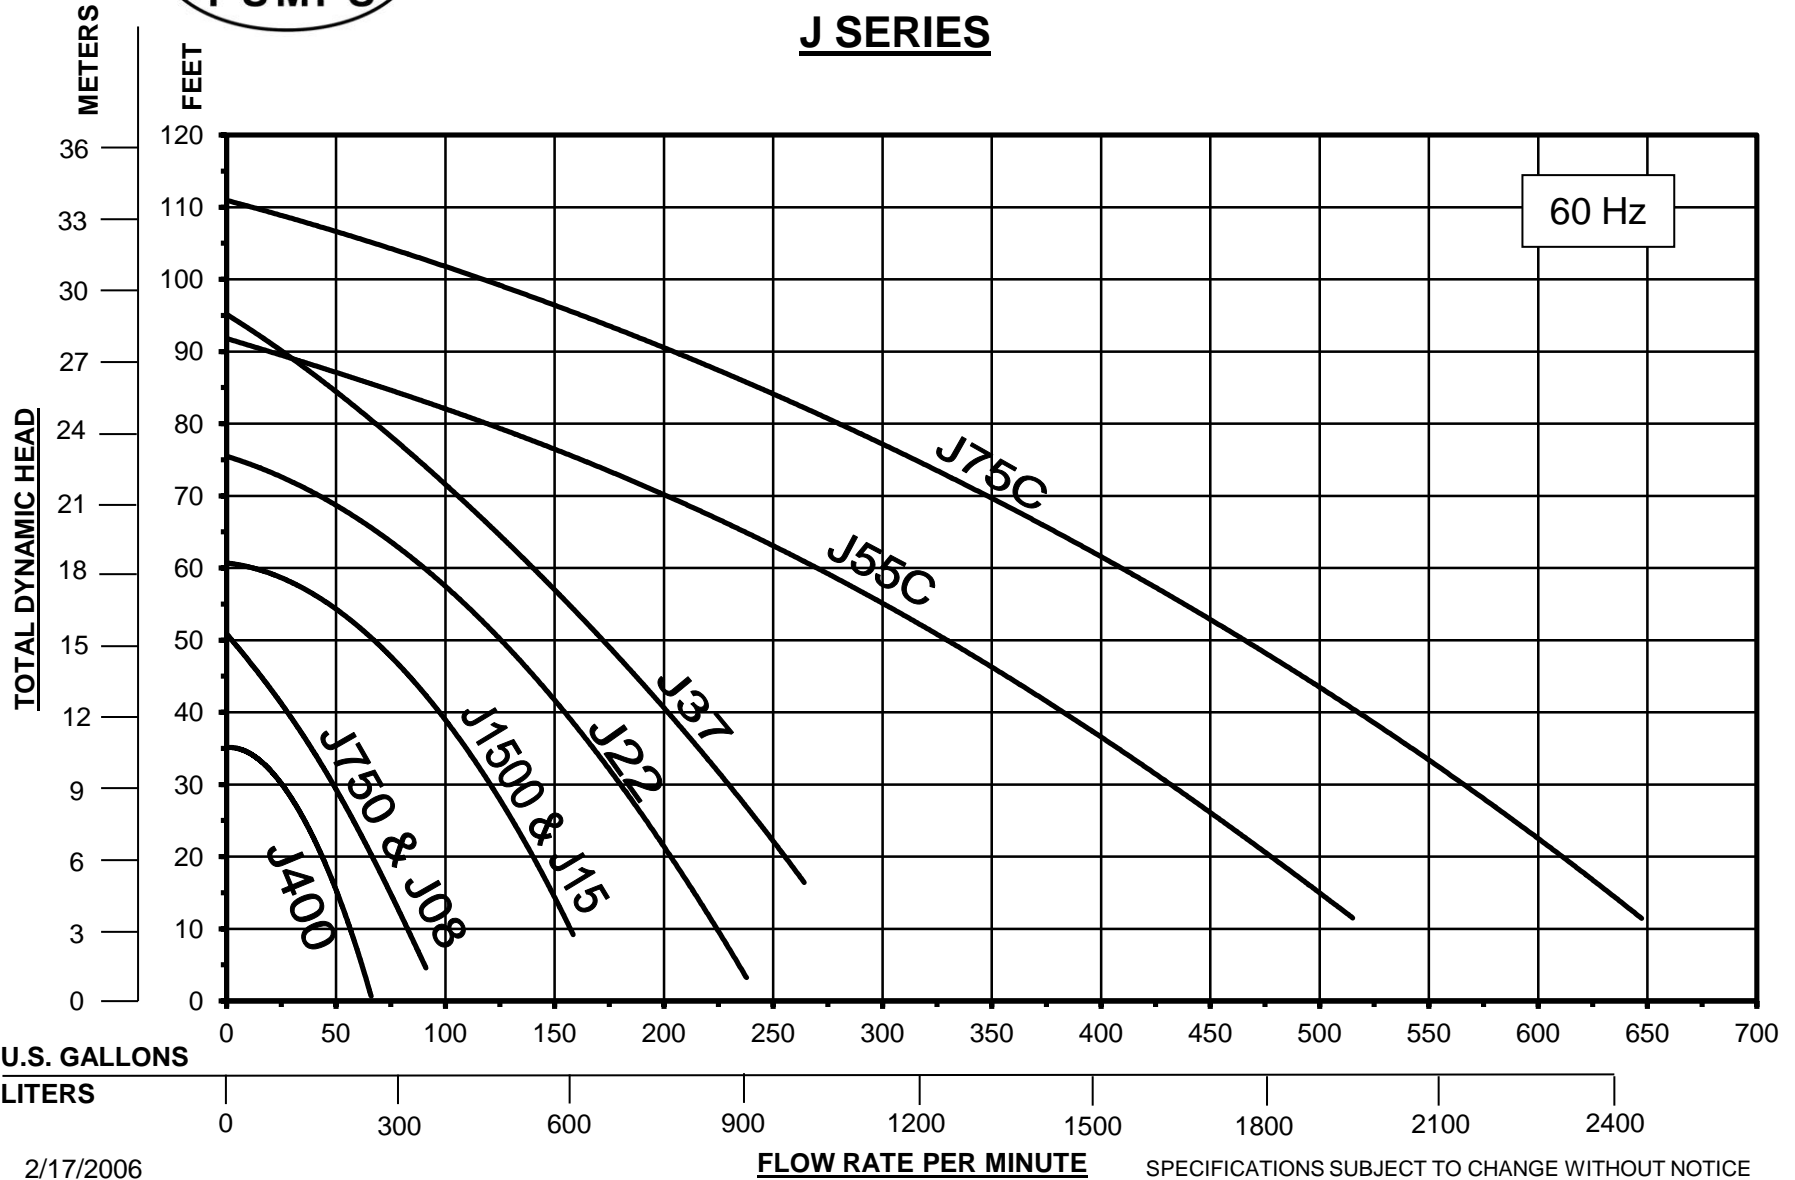

# J SERIES

60 Hz

2/17/2006

SPECIFICATIONS SUBJECT TO CHANGE WITHOUT NOTICE