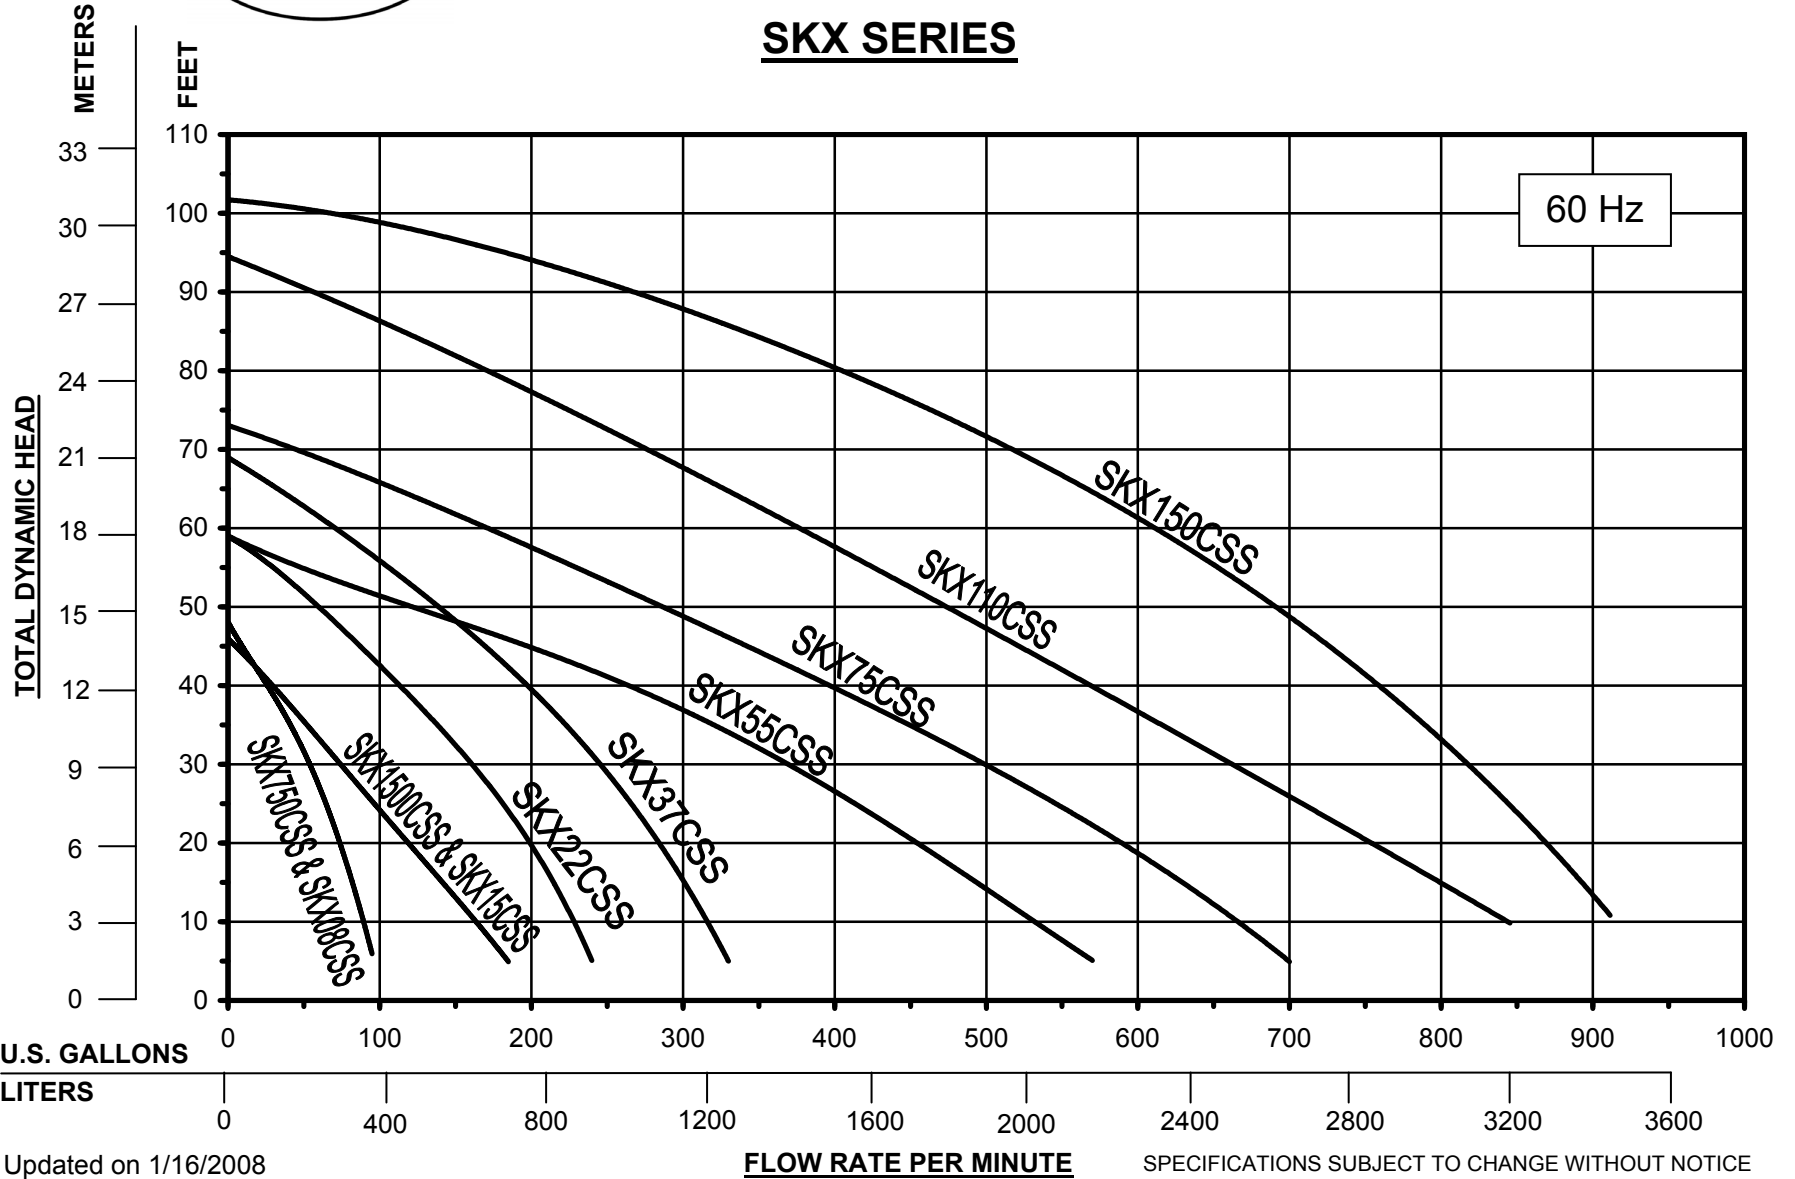

# SKX SERIES

Updated on 1/16/2008

FLOW RATE PER MINUTE SPECIFICATIONS SUBJECT TO CHANGE WITHOUT NOTICE